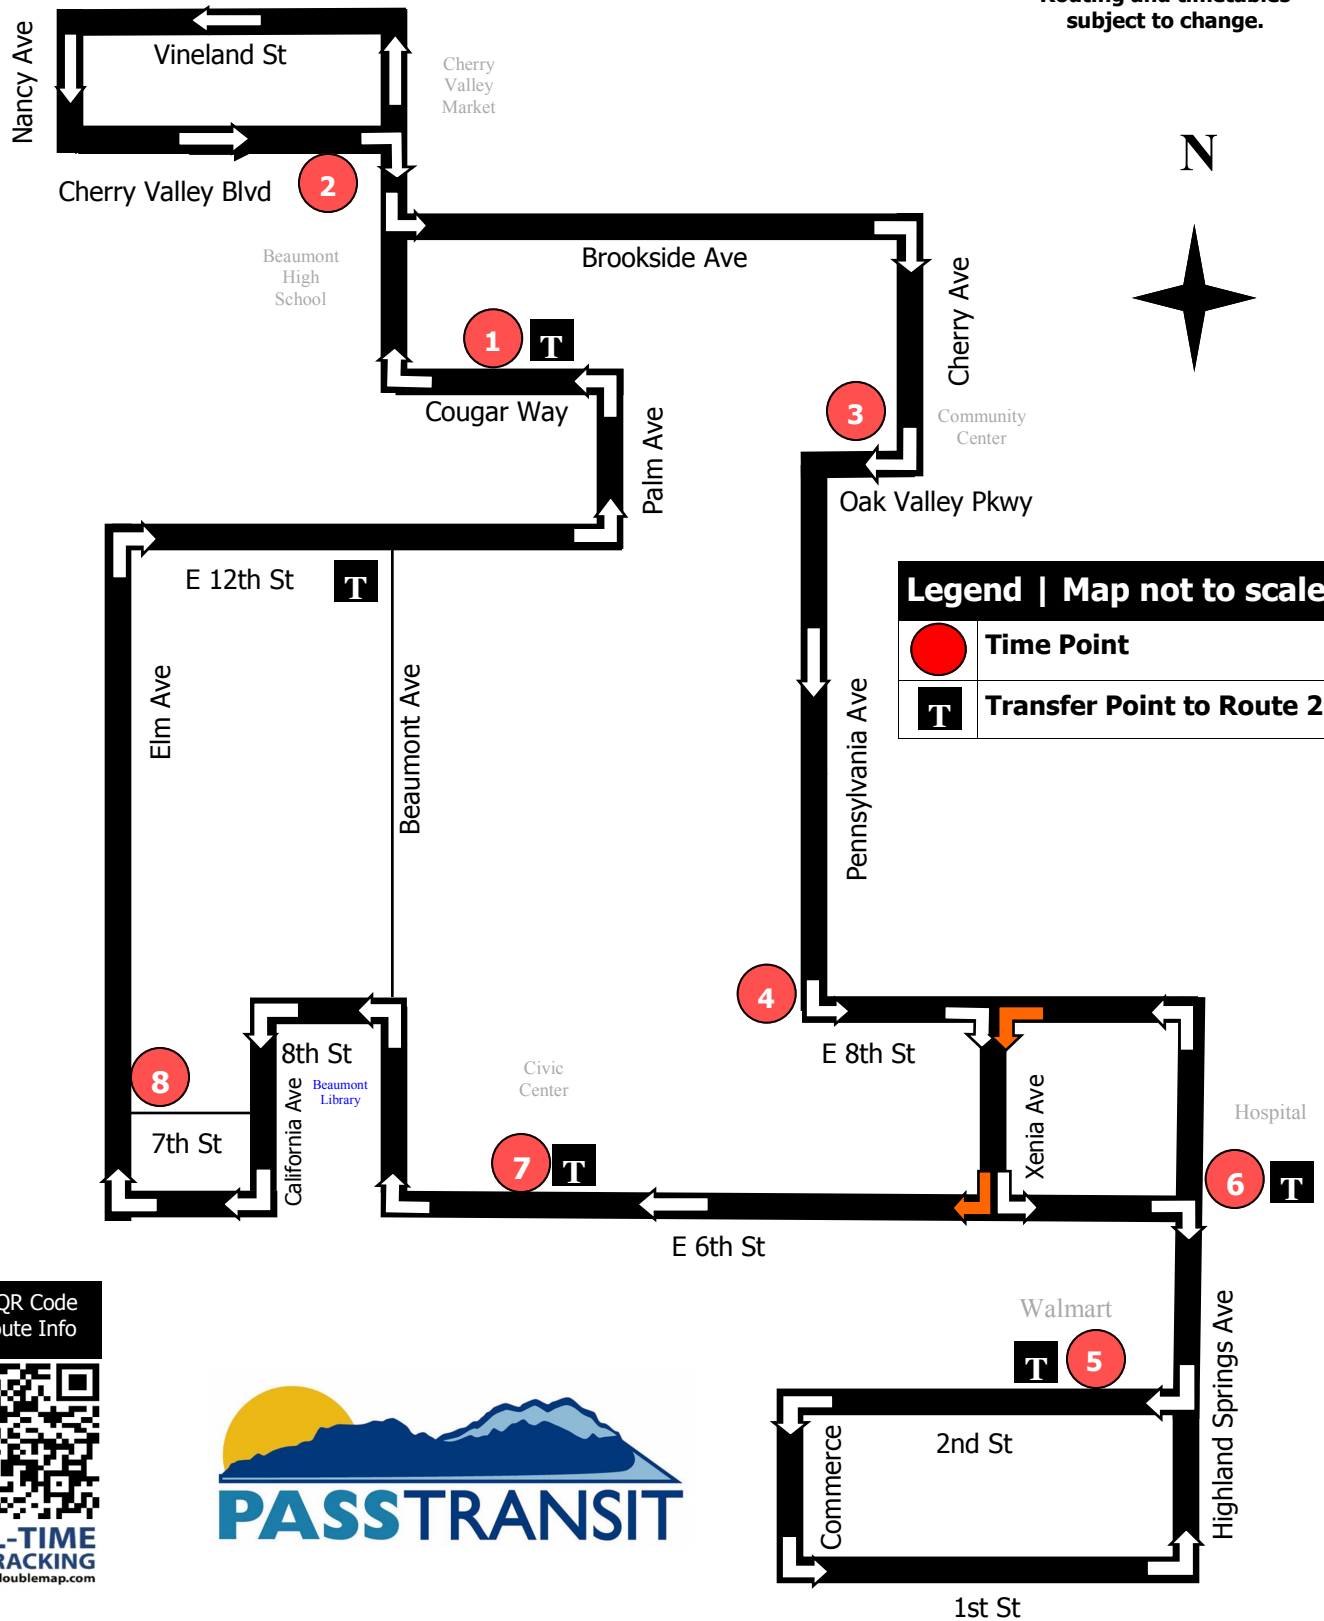

# ROUTE 3/4 Saturday Only (Except Holidays) Beaumont, Cherry Valley to Walmart

**Effective January 7, 2017**

A.M. times are in PLAIN, **P.M. times are in BOLD** | Times are approximate

Cougar Way & Beaumont Ave	Beaumont High School	Cherry Ave & Oak Valley Parkway	8th St & Pennsylvania	Walmart	Hospital	Beaumont Civic Center	Elm & W 8th St	Cougar Way & Beaumont Ave
<b>1</b>	<b>2</b>	<b>3</b>	<b>4</b>	<b>5</b>	<b>6</b>	<b>7</b>	<b>8</b>	<b>1</b>
8:00	8:07	8:15	8:18	8:30	8:43	8:49	8:53	9:00
9:00	9:07	9:15	9:18	9:30	9:43	9:49	9:53	10:00
10:00	10:07	10:15	10:18	10:30	10:43	10:49	10:53	11:00
11:00	11:07	11:15	11:18	11:30	11:43	11:49	11:53	<b>12:00</b>
<b>12:00</b>	<b>12:07</b>	<b>12:15</b>	<b>12:18</b>	<b>12:30</b>	<b>12:43</b>	<b>12:49</b>	<b>12:53</b>	<b>1:00</b>
<b>1:00</b>	<b>1:07</b>	<b>1:15</b>	<b>1:18</b>	<b>1:30</b>	<b>1:43</b>	<b>1:49</b>	<b>1:53</b>	<b>2:00</b>
<b>2:00</b>	<b>2:07</b>	<b>2:15</b>	<b>2:18</b>	<b>2:30</b>	<b>2:43</b>	<b>2:49</b>	<b>2:53</b>	<b>3:00</b>
<b>3:00</b>	<b>3:07</b>	<b>3:15</b>	<b>3:18</b>	<b>3:30</b>	<b>3:43</b>	<b>3:49</b>	<b>3:53</b>	<b>4:00</b>
<b>4:00</b>	<b>4:07</b>	<b>4:15</b>	<b>4:18</b>	<b>4:30</b>	<b>4:37</b>	<b>4:42</b>	<b>4:46</b>	<b>4:53</b>
<b>4:53</b>	<b>5:00</b>	--	--	--	--	--	--	--

# ROUTE 3/4 Saturday Service

Cherry Valley, Beaumont to Walmart

**Effective January 7, 2017**

Routing and timetables  
subject to change.

Legend   Map not to scale	
	Time Point
	Transfer Point to Route 2

Scan QR Code  
for Route Info

**REAL-TIME  
BUS TRACKING**  
beaumont.doublemap.com