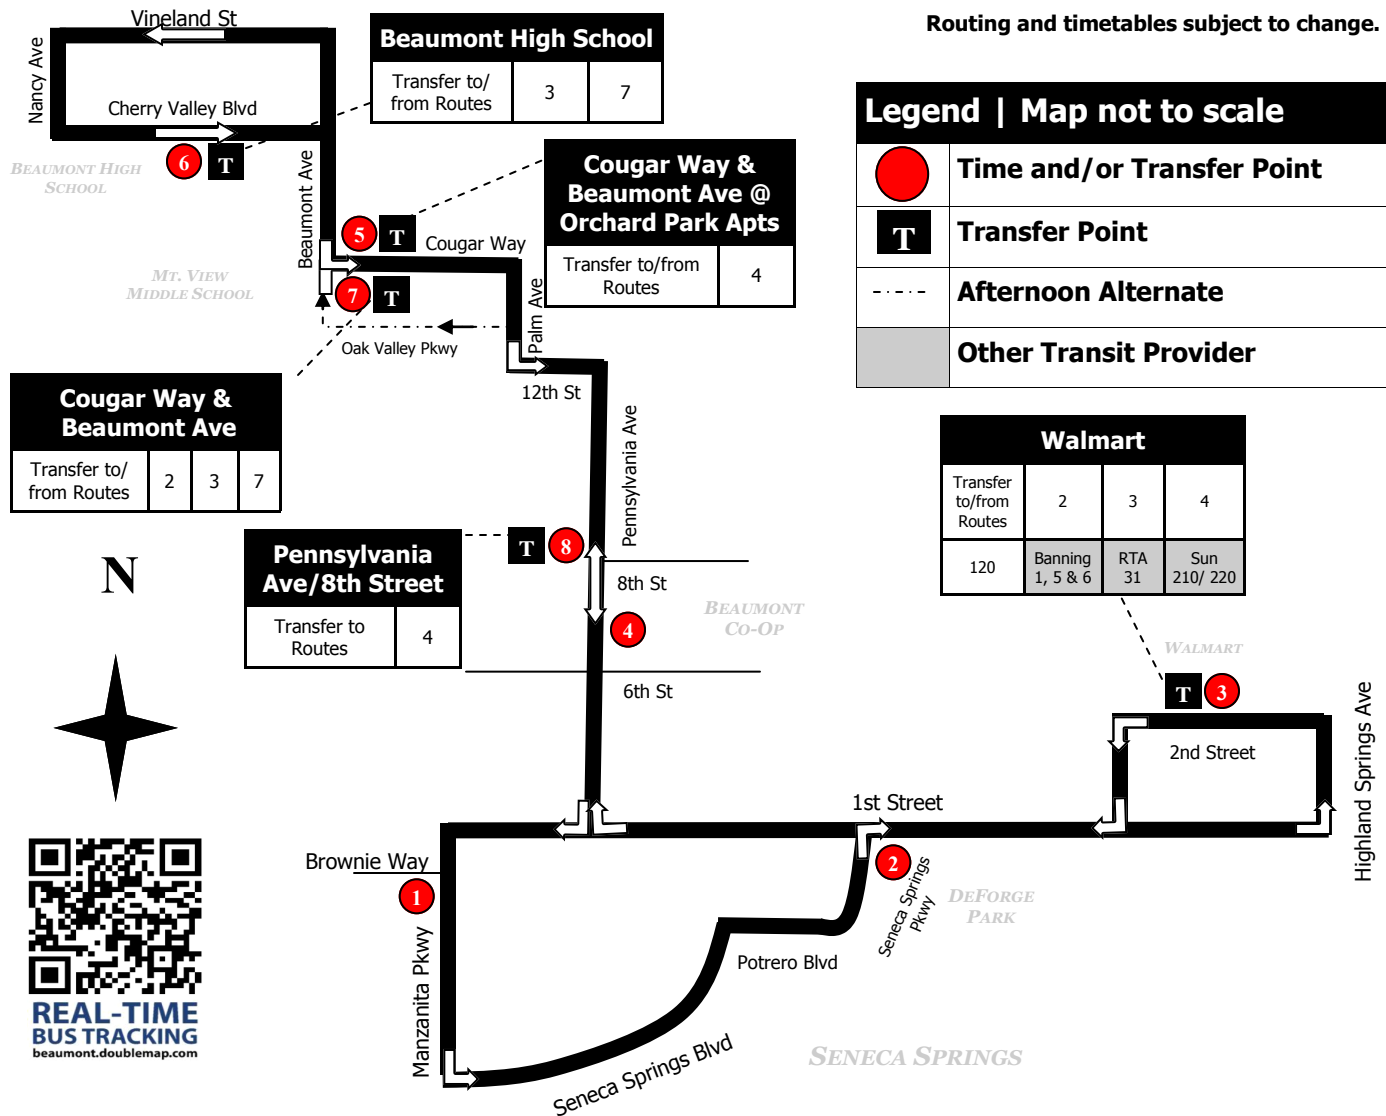

ROUTE 9 WEEKDAY SERVICE (when school is in session)

Seneca Springs

Effective December 1, 2017

Routing and timetables subject to change.

Legend | Map not to scale

	Time and/or Transfer Point
	Transfer Point
-----	Afternoon Alternate
	Other Transit Provider

Walmart			
Transfer to/from Routes	2	3	4
120	Banning 1, 5 & 6	RTA 31	Sun 210/ 220

Morning Route	Manzanita Pkwy & Brownie Way	DeForge Park (Seneca Springs)	Walmart	Pennsylvania Ave South of 8th St @ Beaumont Co-Op	Cougar Way & Beaumont Ave @ Orchard Park Apts	Cherry Valley Blvd @ Beaumont High School	Cougar Way @ Beaumont Ave	Pennsylvania Ave & 8th St
	6:35	6:40	6:43	6:52	6:58	7:04	7:08	7:15
	7:30	7:35	7:40	7:48	7:54	--	--	--
Afternoon Route	Cherry Valley Blvd @ Beaumont High School	Cougar Way & Beaumont Ave	Pennsylvania Ave & 8th St	Manzanita Pkwy & Brownie Way	DeForge Park (Seneca Springs)	Walmart		
	3:10	3:15	3:20	3:30	3:35	3:38		